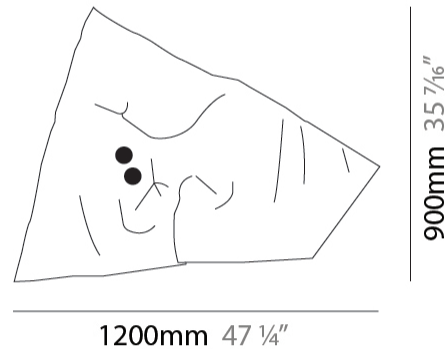

PROJECT
TYPE
SPECIFIER
QUANTITY
DATE

ZONA D'OMBRA SURFACE

D132186-

base number   Finish
Options

1. To build a product code in our configurator select the specify button on the base model # product page
2. To build a manual product code on this datasheet choose from the options listed below in blue font and add the suffix to the base model #

GENERAL

Series: Zona D'ombra
Partner: Knikerboker
Division: Design
Installation: Surface
Product Type: Wall Surface
Mounting Location: Wall
Light Distribution: Indirect

PHYSICAL

Shape: Abstract
Length (mm): 1200
Length (in): 17 ¼
Width (mm): 230 - 260
Width (in): 9 ⅞
Height (mm): 900
Height (in): 35 ⅞
Fixture Finish: EWH / EBK / MAN / COF / PRD / EBN / SAH / CHA / APK / SLF / GLF / CLF / BRL
Fixture Material: Aluminum

ELECTRICAL

Input Wattage (W): 28
Dimming: Non-Dimming / Phase Dimming (120vac Only)
Driver Included: No
Driver Location: Remote
Driver Type: Constant Current - Universal
Driver Class: Class 2
Input Voltage (V): 120 - 277
Constant Current (MA): 350

LED

Color Temperature (°K): 3000
Max. Delivered Lumen (lm): 3900
CRI: >85 CRI
Lamp Life (hrs): 50000

OPTICAL

Adjustability: Tilt 90°

RATINGS AND CERTIFICATIONS

Certified By: Certified for North American Standards
IP rating: IP20