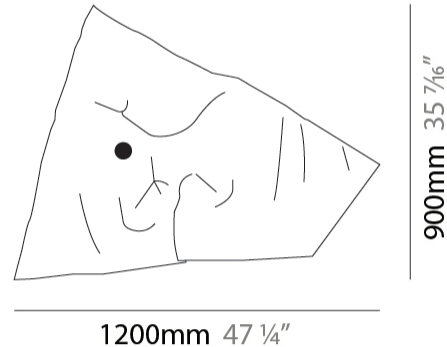

PROJECT	_____
TYPE	_____
SPECIFIER	_____
QUANTITY	_____
DATE	_____

ZONA D'OMBRA SURFACE

D132185-

base number _____
Finish Options _____

1. To build a product code in our configurator select the specify button on the base model # product page
2. To build a manual product code on this datasheet choose from the options listed below in blue font and add the suffix to the base model #

GENERAL

Series: Zona D'ombra
Partner: Knikerboker
Division: Design
Installation: Surface
Product Type: Wall Surface
Mounting Location: Wall
Light Distribution: Indirect

PHYSICAL

Shape: Abstract
Length (mm): 1200
Length (in): 17 1/4
Width (mm): 230 - 260
Width (in): 9 1/16
Height (mm): 900
Height (in): 35 7/16
Fixture Finish: EWH / EBK / MAN / COF / PRD / EBN / SAH / CHA / APK / SLF / GLF / CLF / BRL
Fixture Material: Aluminum

ELECTRICAL

Lamp Type: LED
Input Wattage (W): 14
Dimming: Non-Dimming / Phase Dimming (120vac Only)
Driver Included: Yes
Driver Location: Integrated
Driver Type: Constant Current - Universal
Driver Class: Class 2
Input Voltage (V): 120 - 277
Constant Current (MA): 350

LED

Color Temperature (°K): 3000
Max. Delivered Lumen (lm): 2900
CRI: >85 CRI
Lamp Life (hrs): 50000

OPTICAL

Adjustability: Tilt 90°

RATINGS AND CERTIFICATIONS

Certified By: Certified for North American Standards
IP rating: IP20